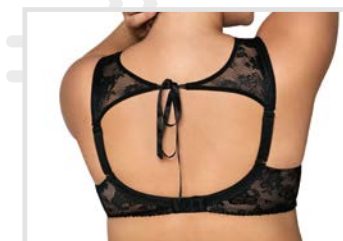

BRAZILIAN

S, M, L, XL

REGULAR AND DECORATIVE STRAPS INCLUDED

BALCONETTE (K-1202)

OH MY

AV 1835

BALCONETTE

**ONE BRA
TWO OPTIONS!**